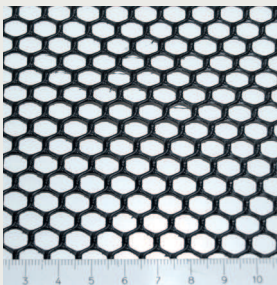

STANDARD NET

Very versatile, cylindrical protective mesh of medium rigidity.

It effectively protects plants from physical damage caused by animals.

It can be used with all types of agricultural crops and plantations and can also be used with one or two stakes.

SPECIFICATIONS

Polyethylene

8 x 8 mm diamond mesh

Normal height: 50 and 60 cm (for other heights, see minimum order requirements)

Diameter: 14 cm

Weight: 106 gram/linear meter

Colour: black

STANDARD NET