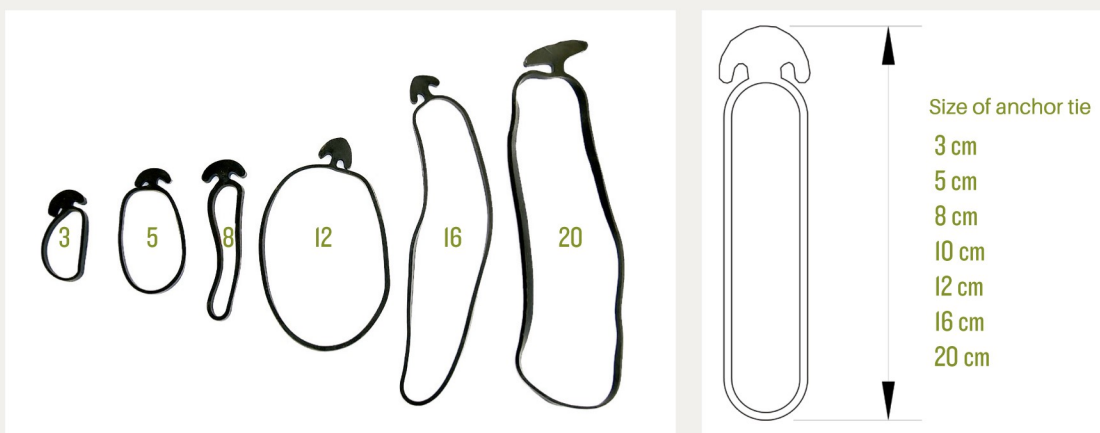

ANCHOR TIES

Ties made of rubber elastomer with an anchor-shaped hook. They are strong and durable and withstand the weight of the vegetation and the force of the wind. Thanks to their high degree of elasticity, they prevent strangulation and allow the plant to grow.

PLUS: maximum strength and resistance

EXTRA: high strength and resistance, excellent quality-price ratio

LIGHT: economical tie, not as strong and with shorter life span. Generally only available for the No. 5 tie.

SUPER ELASTIC: high resistance, high degree of elasticity and long life span

ANCHOR TIES - PLUS

Size of anchor tie [cm]	Content of boxes (*)		Usual content per pallet [30 bundles]	Ref.
	2 bags	20 bags		
3	7.000 units/bag (14.000units)	700 units/bag (14.000 units)	420.000 units	31001
5	5.000 units/bag (10.000units)	500 units/bag (10.000 units)	300.000 units	31002
8	3.000 units/bag (6.000units)	300 units/bag (6.000 units)	180.000 units	31003
10	2.500 units/bag (5.000units)	250 units/bag (5.000 units)	150.000 units	31004
12	2.000 units/bag (4.000units)	200 units/bag (4.000 units)	120.000 units	31005
16	1.500 units/bag (3.000units)	150 units/bag (3.000 units)	90.000 units	31006
20	1.250 units/bag (2.500units)	1250 units/bag (2.500 units)	60.000 units	31007

(*) Boxes of: 63,5 cm x 33,5 cm x 28 cm