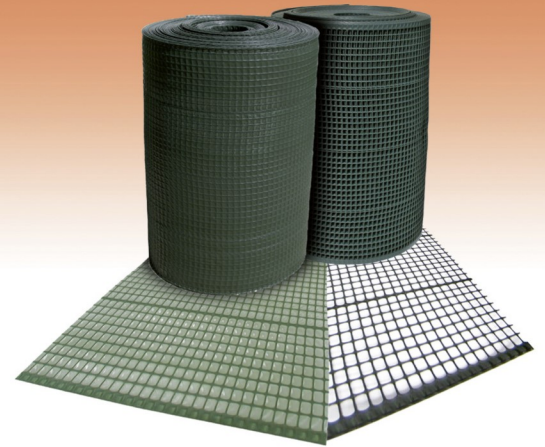

MESH ROLLS / CUT SHEETS TUBEX

Fine-mesh, plastic mesh rolls with medium rigidity.

Designed to be cut to size to create customized tree shelters and guards.
(Cut pieces must be wrapped around the trunk and the ends joined)

Suitable for protecting established trees with a trunk diameter that is too large for cylindrical netting or standard wraps.

Cut pieces must be wrapped around the trunk and the ends joined

SPECIFICATIONS

Roll width: 30 cm, 45cm, 60 cm and 120 cm
Roll length: 50 m
12 * 12 mm mesh
Green colour
Simple mesh or lined with a thin clear polyethylene film

SPECIFICATIONS

CUT PIECES

12 * 12 mm mesh
Green colour
Simple mesh or lined with a thin clear polyethylene film