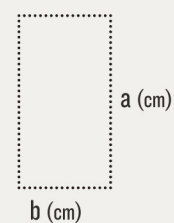

SPECIFICATIONS

CUT PIECES

12 * 12 mm mesh
Green colour
Simple mesh or lined with a thin clear polyethylene film

a (cm)	b (cm)	Ø (cm)
60	28	9
60	44	14
60	62,8	20
120	62,8	20