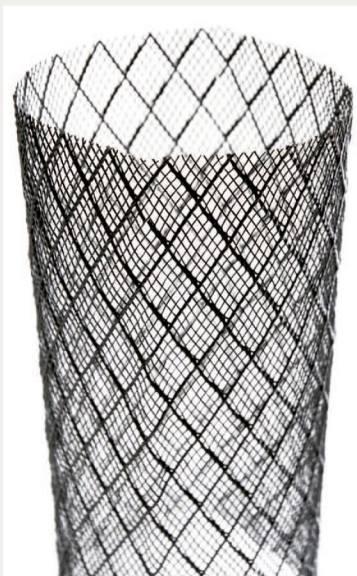

DOUBLE RHOMBUS

Cylindrical protective netting with double-rhomboid structure. Fine filaments with a small mesh size give the netting a shade and windbreak effect; thicker filaments give strength and rigidity.

It can be used with one or two stakes.

Tree guard with high mechanical strength, suitable for all types of forestry plantations, landscaping projects, etc.

SPECIFICATIONS

Polypropylene

Mesh size: 3 x 3 mm fine mesh / 27 x 28 mm thick mesh

Diameter: 14 cm, 20 cm or 30 cm

Height: 60 cm, 100 cm, 120 cm and 150 cm

Weight according to mesh diameter: ø 14 cm - 110 g/lm;

ø 20 cm - 190 g/lm; ø 30 cm - 230 g/lm

Colour: black

3 possible diameter:
14, 20 and 30 cm