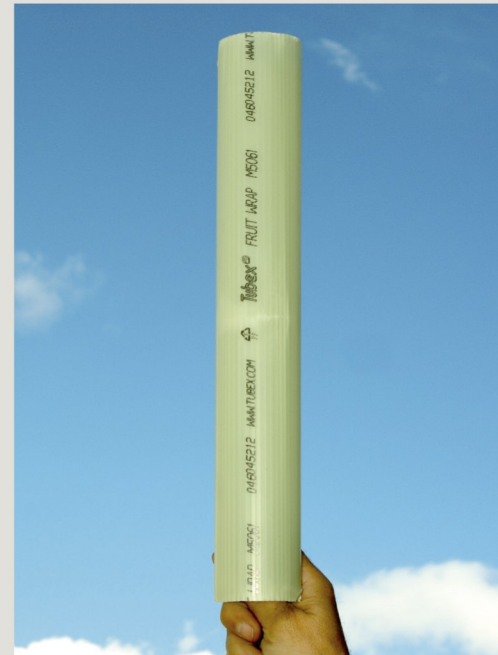

TUBEX ENVOLVENTE twin-wall TUBEX

Tubex wrap is a twin-wall, SPLIT, WRAP-AROUND tree guard. It regains its tubular shape once wrapped around the plant trunk.

Use of the tree wrap helps create a micro-climate for the plant. It is especially recommended for the protection of FRUIT TREES, VINES AND OLIVE TREES.

It allows the use of foliar-applied herbicides and also offers excellent physical protection from rodents and abrasion. It is quick and easy to install and remove.

SPECIFICATIONS

Polypropylene with UV stabiliser

Diameter: 6,5 cm expanding to 8 cm

Height: 40 cm, 60 cm and 75 cm

Colour: green

Compact and versatile

Economical and easy to use

Smooth top rim

TUBEX ENVOLVENTE twin-wall

Height [cm]	Packaging	Ref.
40	Bags of 150 units	11050
60	Bags of 150 units	11051
75	Bags of 150 units	11052

Twin-wall, wrap-around tree guard; it regains its tubular shape once wrapped around the plant trunk.

Available on pallets for small supplies only.